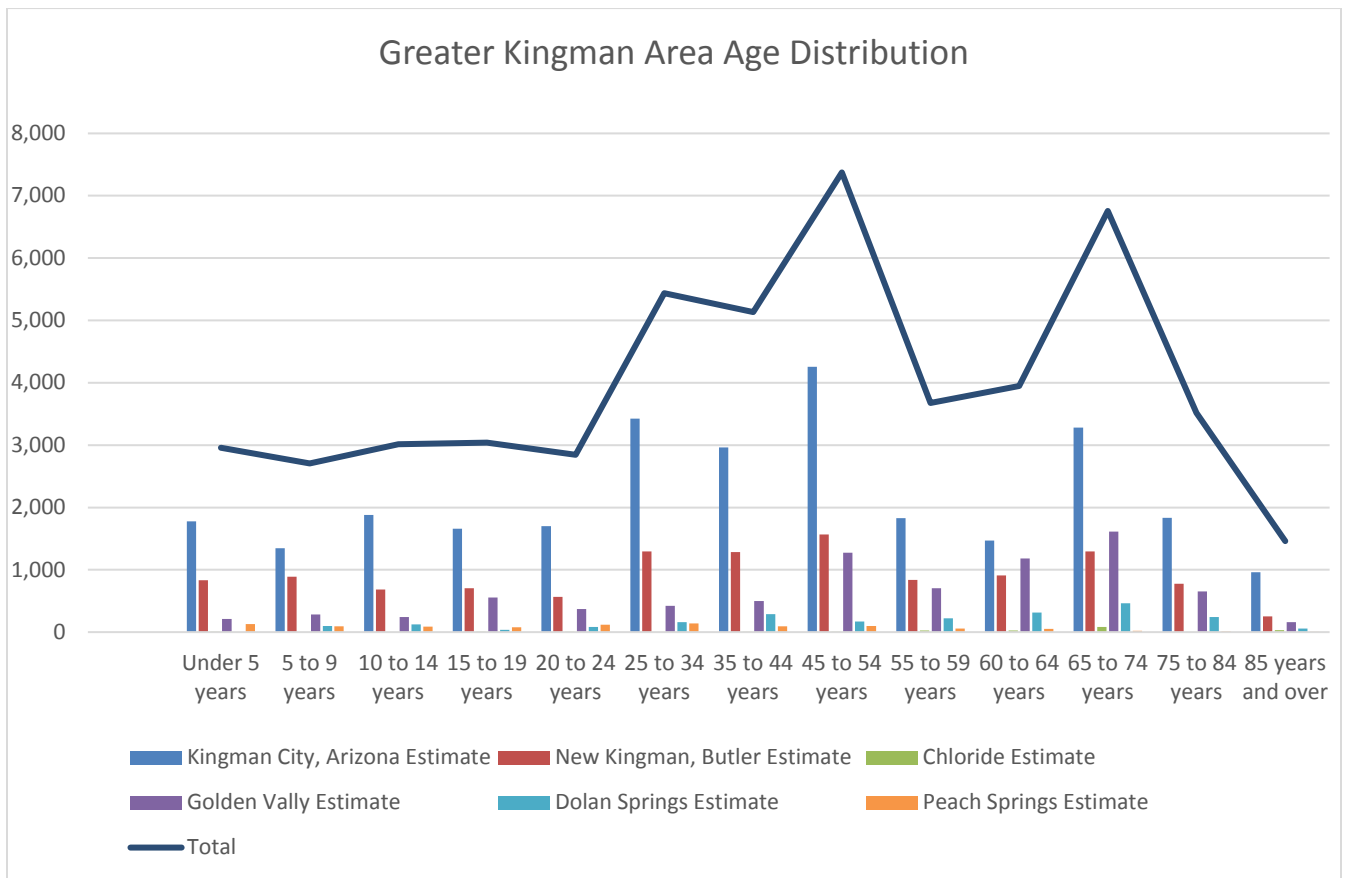

Greater Kingman Area, Age Distribution

AGE	Total
Under 5 years	3,086
5 to 9 years	2,896
10 to 14 years	3,227
15 to 19 years	3,154
20 to 24 years	3,044
25 to 34 years	5,734
35 to 44 years	5,516
45 to 54 years	7,645
55 to 59 years	3,952
60 to 64 years	4,315
65 to 74 years	7,236
75 to 84 years	3,770
85 years and over	1,519

Source: U.S. Census Bureau, 2010-2014 American Community Survey 5-Year Estimates