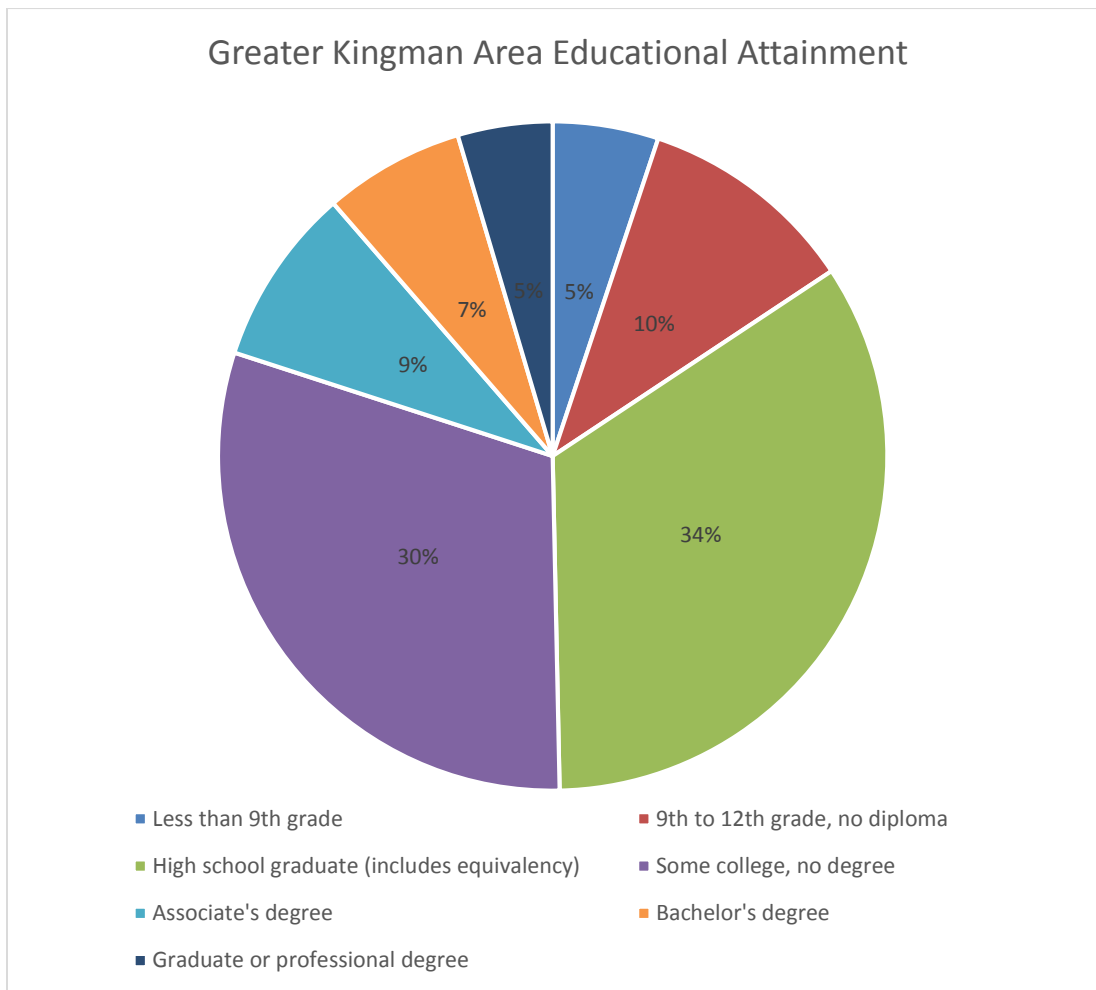

## Education Attainment

### Greater Kingman Area Educational Attainment

Less than 9th grade	1,604
9th to 12th grade, no diploma	3,316
High school graduate (includes equivalency)	10,665
Some college, no degree	9,518
Associate's degree	2,706
Bachelor's degree	2,133
Graduate or professional degree	1,437