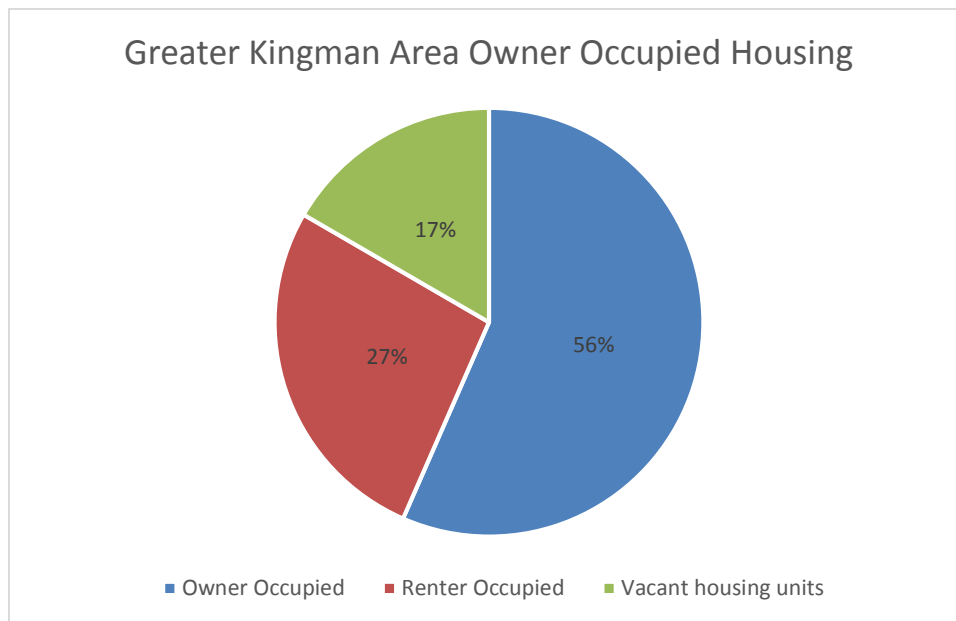

Households

Greater Kingman Area Total Number of Housing Units **24,615**

Percent Occupied **83%**

Source: U.S. Census Bureau, 2010-2014 American Community Survey 5-Year Estimates

Owner Occupied Housing

Greater Kingman Area

Owner Occupied	13,924
Renter Occupied	6,597
Vacant housing units	4,094

Source: U.S. Census Bureau, 2010-2014 American Community Survey 5-Year Estimates