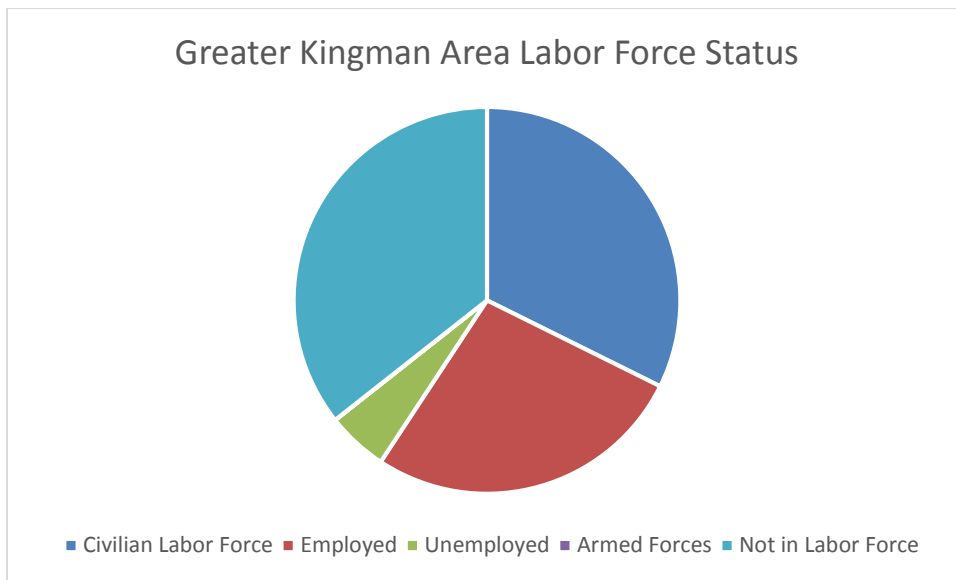

## Labor Force Status

### Greater Kingman Area

<b>Civilian Labor Force</b>	20,390
<b>Employed</b>	16,987
<b>Unemployed</b>	3,218
<b>Armed Forces</b>	9
<b>Not in Labor Force</b>	22,463

Source: U.S. Census Bureau, 2010-2014 American Community Survey 5-Year Estimates