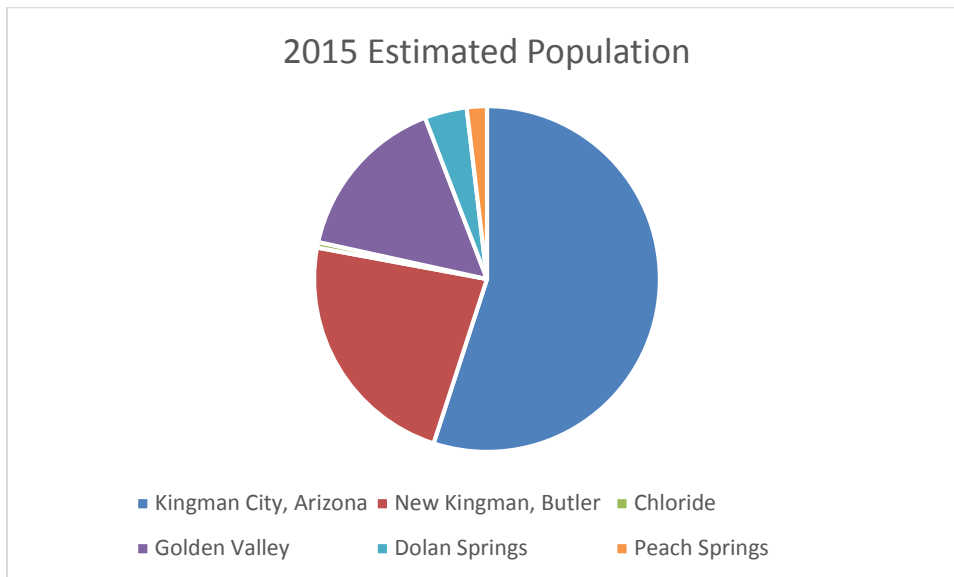

Demographics

Greater Kingman Area Population

Geography	2015 Estimated Population
Kingman City, Arizona	28,511
New Kingman, Butler	11,859
Chloride	182
Golden Valley	8,946
Dolan Springs	2,050
Peach Springs	1,010
Greater Kingman Area	52,558

Source: U.S. Census Bureau, 2010-2015 American Community Survey 5-Year Estimates