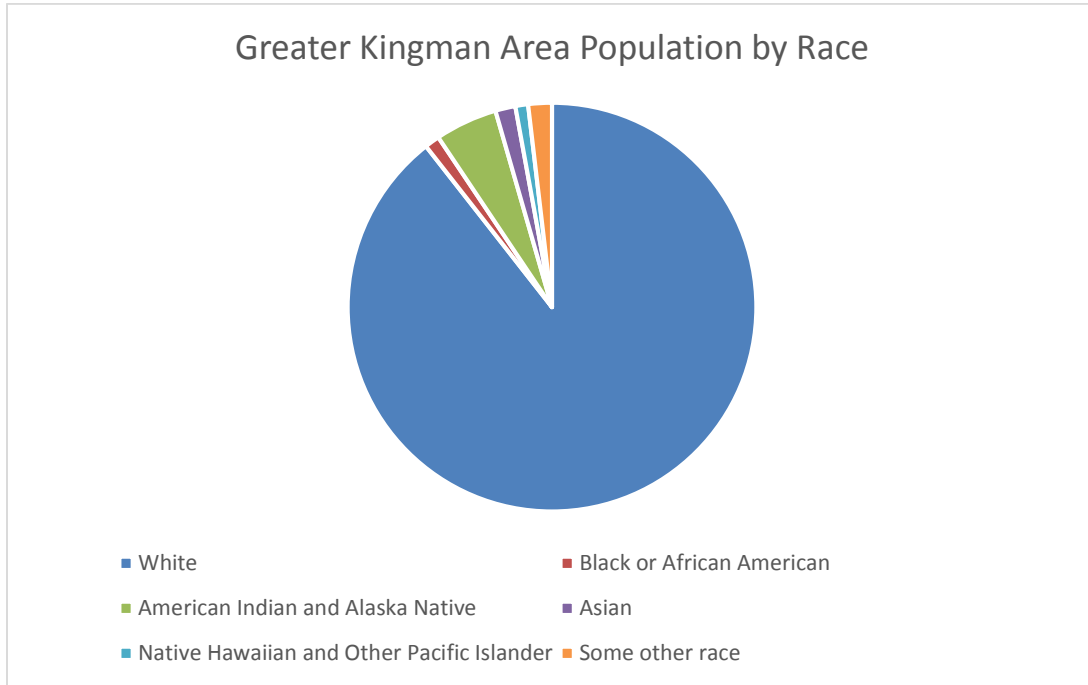

Greater Kingman Area, Race Distribution

Greater Kingman Area Total	52,558
White	48,082
Black or African American	804
American Indian and Alaska Native	3,124
Asian	1,173
Native Hawaiian and Other Pacific Islander	575
Some Other Race	1,081
Hispanic or Latino (Portion of White)	12.04%