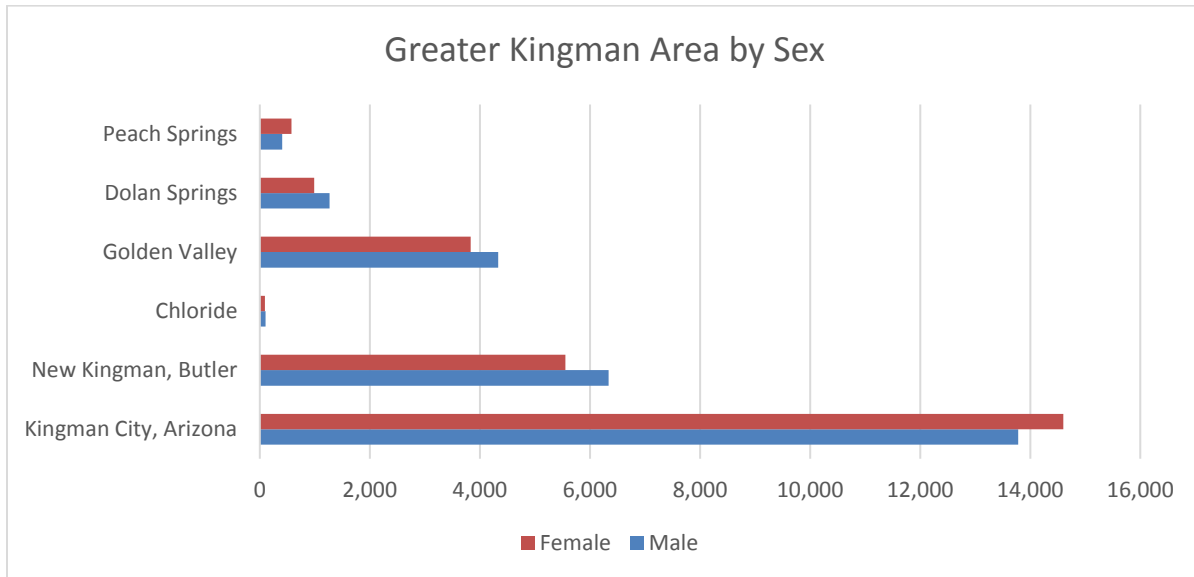

Greater Kingman Area by Sex

Geography	2104 Estimates	
	Male	Female
Kingman City, Arizona	13,779	14,602
New Kingman, Butler Chloride	6,339	5,553
Golden Valley	4,330	3,832
Dolan Springs	1,266	988
Peach Springs	404	573
Greater Kingman Area	26,224	25,639

Source: U.S. Census Bureau, 2010-2014 American Community Survey 5-Year Estimates